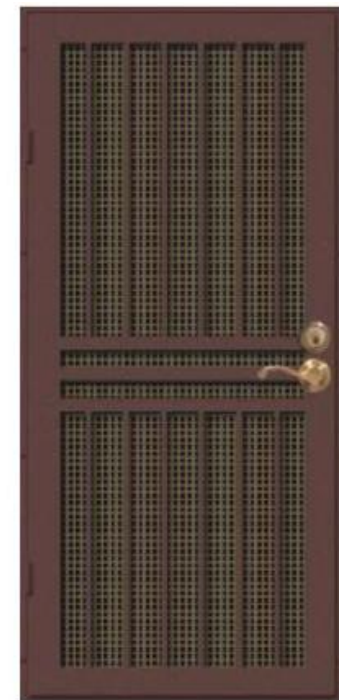

#1 Available at Home Depot

Model # IDR06400362063

Unique Home Designs Arcada 36 in. x 80 in. Copper Security Door

Model # IDR06400362063 Internet # 202505815 Store SKU # 164832

★★★★☆ (5) Write a Review >

- Heavy Duty 1" x 2" framework
- ½" Steel pickets
- Galvanized expanded metal screen

This item cannot be shipped to the following state(s): AK, GU, HI, PR, VI

Door color: Copper

#2 Available at Home Depot

<< Back to Classic Gallery

Color

Royal Brown ▾

Pattern

Crossbar ▾

Screen

Sun/Pet Brown ▾

Locks

Ciera Antique Brass ▾

Double Doors

No ▾

* Any of these patterns can be upgraded to our Premier Series.

#3 Chavez Custom Wrought Iron

The price of the 36" x 80" door frame includes standard lock, screen, oil based enamel and installation.

FREE Design Consultation & On-Site Estimates!

WWW.CHAVEZWROUGHTIRON.COM

© 2011 Chavez Custom Wrought Iron. All Rights Reserved. www.chavezwroughtiron.com