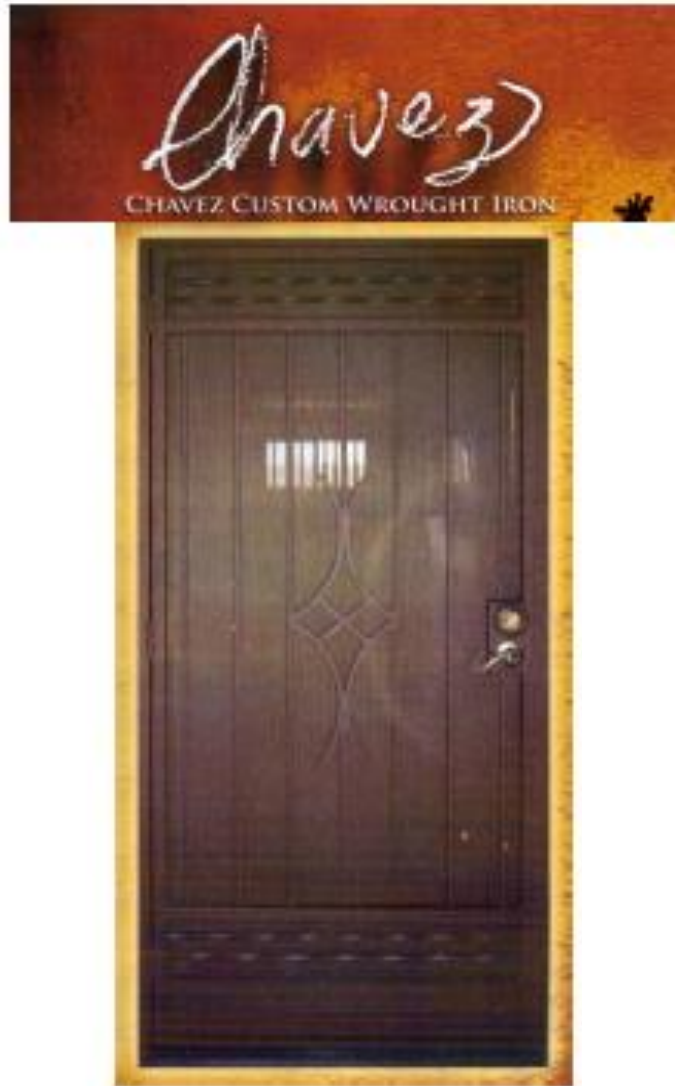

#3 Chavez Custom Wrought Iron

The price of the 36" x 80" door frame includes standard lock, screen, oil based enamel and installation.

FREE Design Consultation & On-Site Estimates!

WWW.CHAVEZWROUGHTIRON.COM

Visit Our Showroom at: 6221 E. 22nd Street
M-F 9am-5pm • Sat. 9am-2pm
747-7610

Model and Color as shown

REV 070615